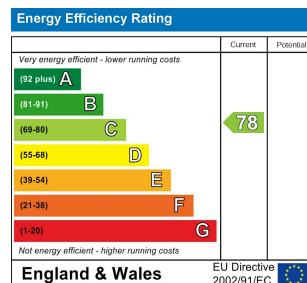

## CONTACT

14 Withambrook Park  
Grantham  
NG31 9ST

E: [info@smartstreetproperty.com](mailto:info@smartstreetproperty.com)  
T: 01476 247107

Ground floor

1st floor

Made with Metropix ©2014

**SMART STREET**  
THE PROPERTY PEOPLE